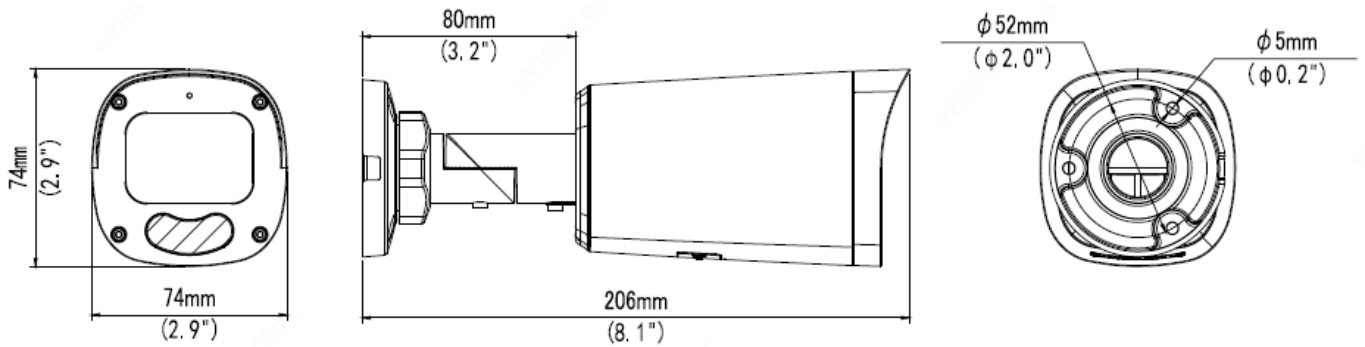

## Key Features

- High quality image with 5MP, 1/2.7"CMOS sensor
- 5MP (2880\*1620)@ 25/20fps; 4MP (2560\*1440)@ 25/20fps; 3MP (2304\*1296)@ 30/25fps;2MP (1920\*1080)@30/25fps
- Ultra 265, H.265, H.264, MJPEG
- 120dB true WDR technology enables clear image in strong light scene
- Support 9:16 Corridor Mode
- Built-in Mic
- Smart IR, up to 50m (164ft) IR distance
- Supports 256 G Micro SD card
- IP67 protection
- Support PoE power supply
- 3-Axis

## Dimensions